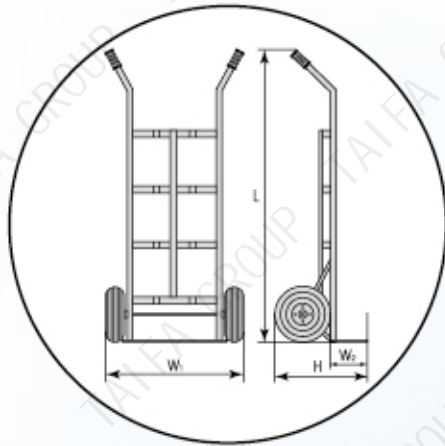

# 货仓车 HAND TROLLEY

**HT004**  
Weight(kg):16  
Load Capacity(kg):80  
Wheel:3.00-4  
L/W/H(mm):1080x560x370

**HT508**  
Weight(kg):10.4  
Load Capacity(kg):200  
Solid Tyre:10"x2.5"  
L/W/H(mm):1160x510x480