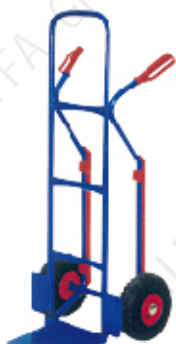

HT2504 (HT2500AC)

Weight(kg):10.1
Load Capacity(kg): 120
Pneumatic Tyre:3.00-4
L/W/H(mm):1185x504x535